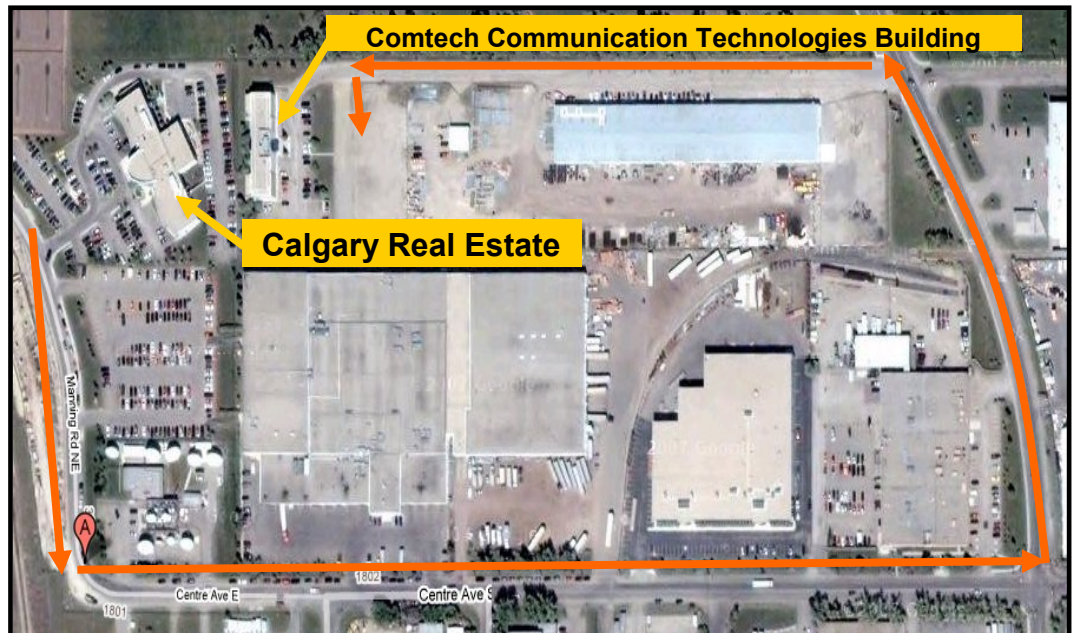

CREB[®] Student & Overflow Parking Map

300 Manning Road N.E.
Calgary T2E 8K4

Directions from the CREB[®] Building to Student & Overflow Parking area:

- 1) Depart CREB[®] – Turn LEFT
- 2) Turn LEFT onto Centre Ave N.E.
- 3) Turn LEFT onto 19 St N.E.
- 4) Turn LEFT onto Mayland Place N.E.
- 5) Pass Enmax building, arrive at The Comtech Communication Technologies Building

Comtech Communication Technologies Building
233 Mayland Place N.E.

Please take the stairs at the back of the **Comtech Communication Technologies Building** to the upper parking lot of the **Calgary Real Estate Board**. You may access the building through the North back door entrance. We appreciate your cooperation.

- All students receive a parking pass on the first day of class, or it can be obtained from the Education counter.
- Students attending evening and Saturday classes are permitted to park at the front CREB[®] parking lot.