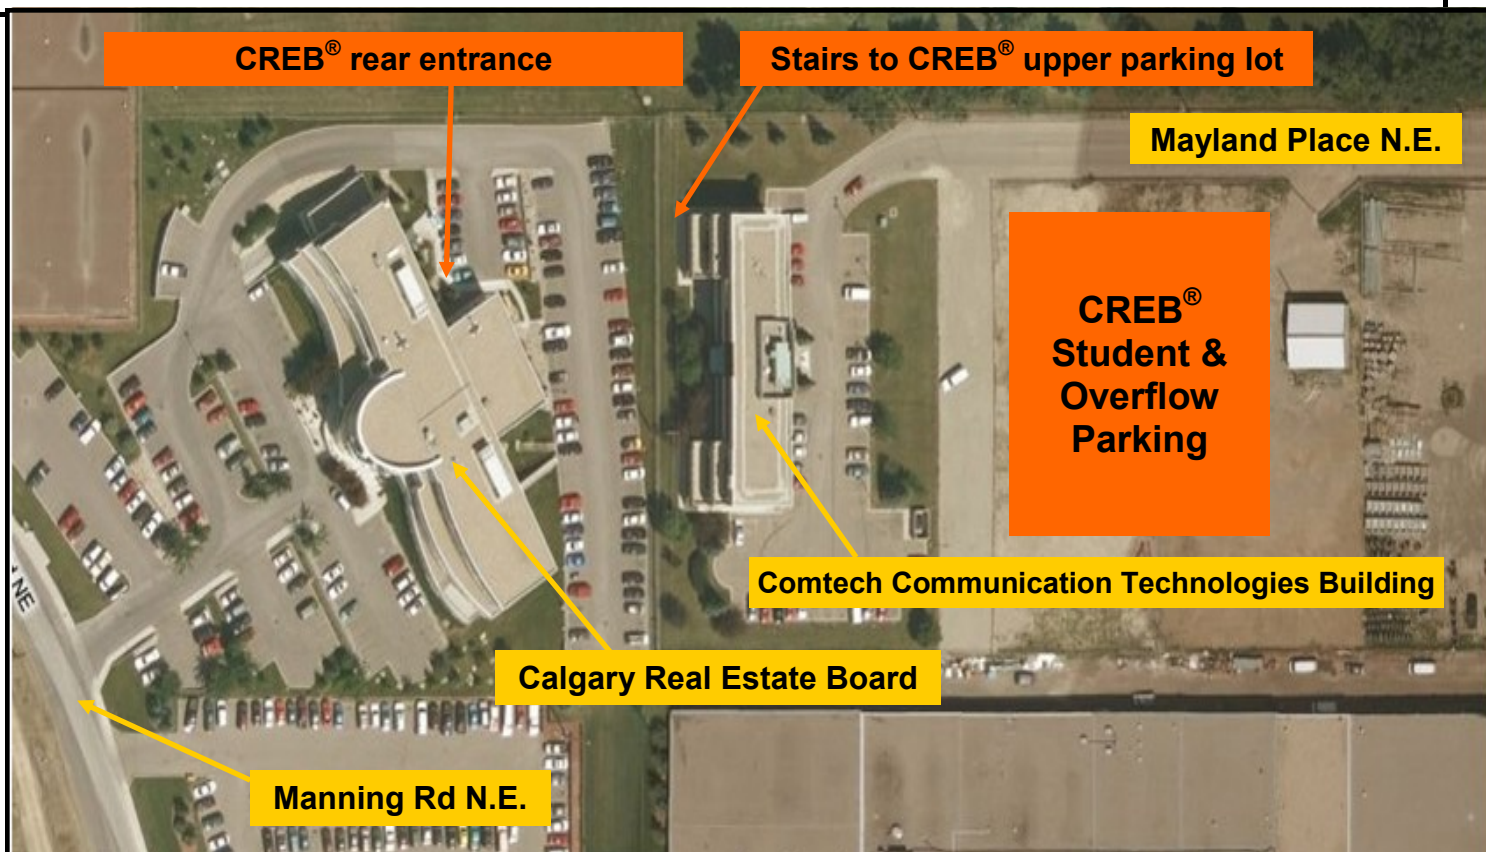

CREB[®] Student & Overflow Parking Map

300 Manning Road N.E.
Calgary T2E 8K4

Directions from the CREB[®] Building to Student & Overflow Parking area:

- 1) Depart CREB[®] – Turn LEFT
- 2) Turn LEFT onto Centre Ave N.E.
- 3) Turn LEFT onto 19 St N.E.
- 4) Turn LEFT onto Mayland Place N.E.
- 5) Pass Enmax building, arrive at The Comtech Communication Technologies Building

Comtech Communication Technologies Building
233 Mayland Place N.E.

Please take the stairs at the back of the **Comtech Communication Technologies Building** to the upper parking lot of the **Calgary Real Estate Board**. You may access the building through the North back door entrance. We appreciate your cooperation.

- All students receive a parking pass on the first day of class, or it can be obtained from the Education counter.
- Students attending evening and Saturday classes are permitted to park at the front CREB[®] parking lot.