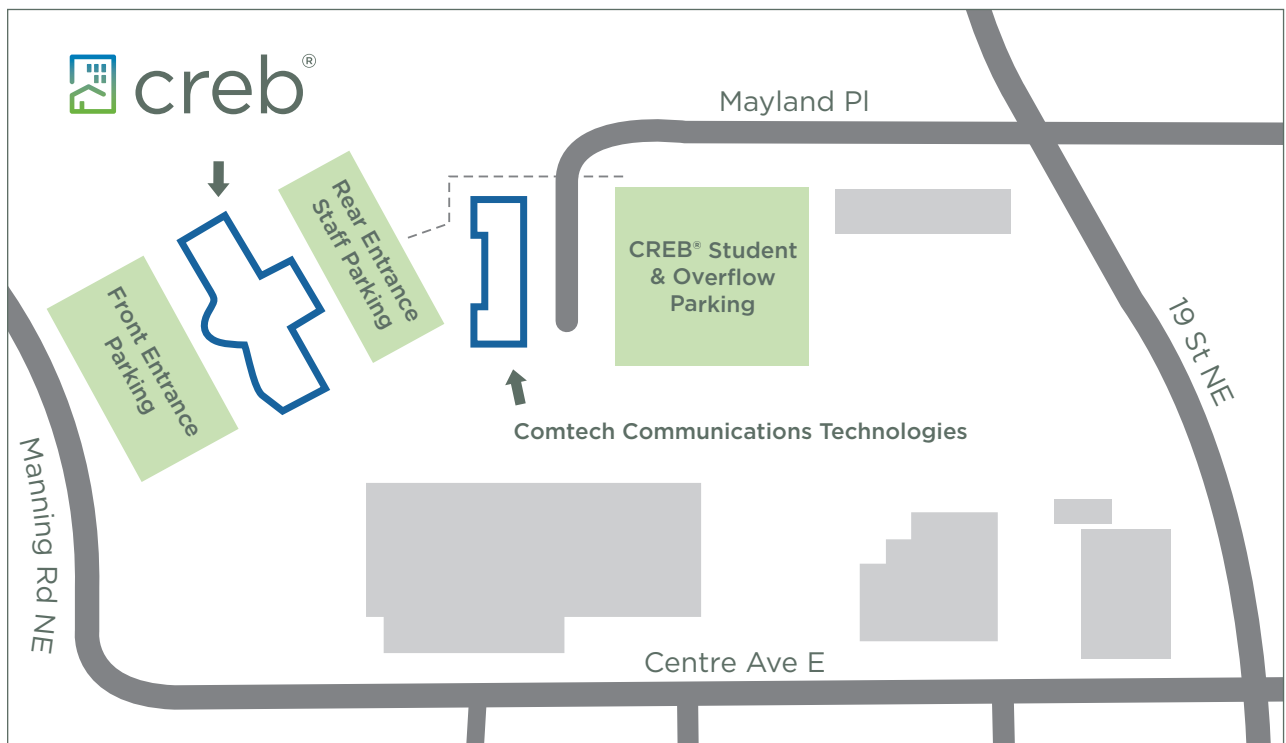

## CREB® STUDENT & OVERFLOW PARKING MAP

Directions from CREB® to student and overflow parking area:

1. Depart CREB® - Turn **LEFT**
2. Turn **LEFT** onto Centre Ave NE
3. Turn **LEFT** onto 19 St NE
4. Turn **LEFT** onto Mayland Place NE
5. Pass Enmax building, arrive at the Comtech Communication Technologies building

### Comtech Communication Technologies

233 Mayland Place NE

Please take the stairs at the back of the **Comtech Communication Technologies** building to the upper parking lot of CREB®. You may access the building through the North back door entrance. We appreciate your cooperation.